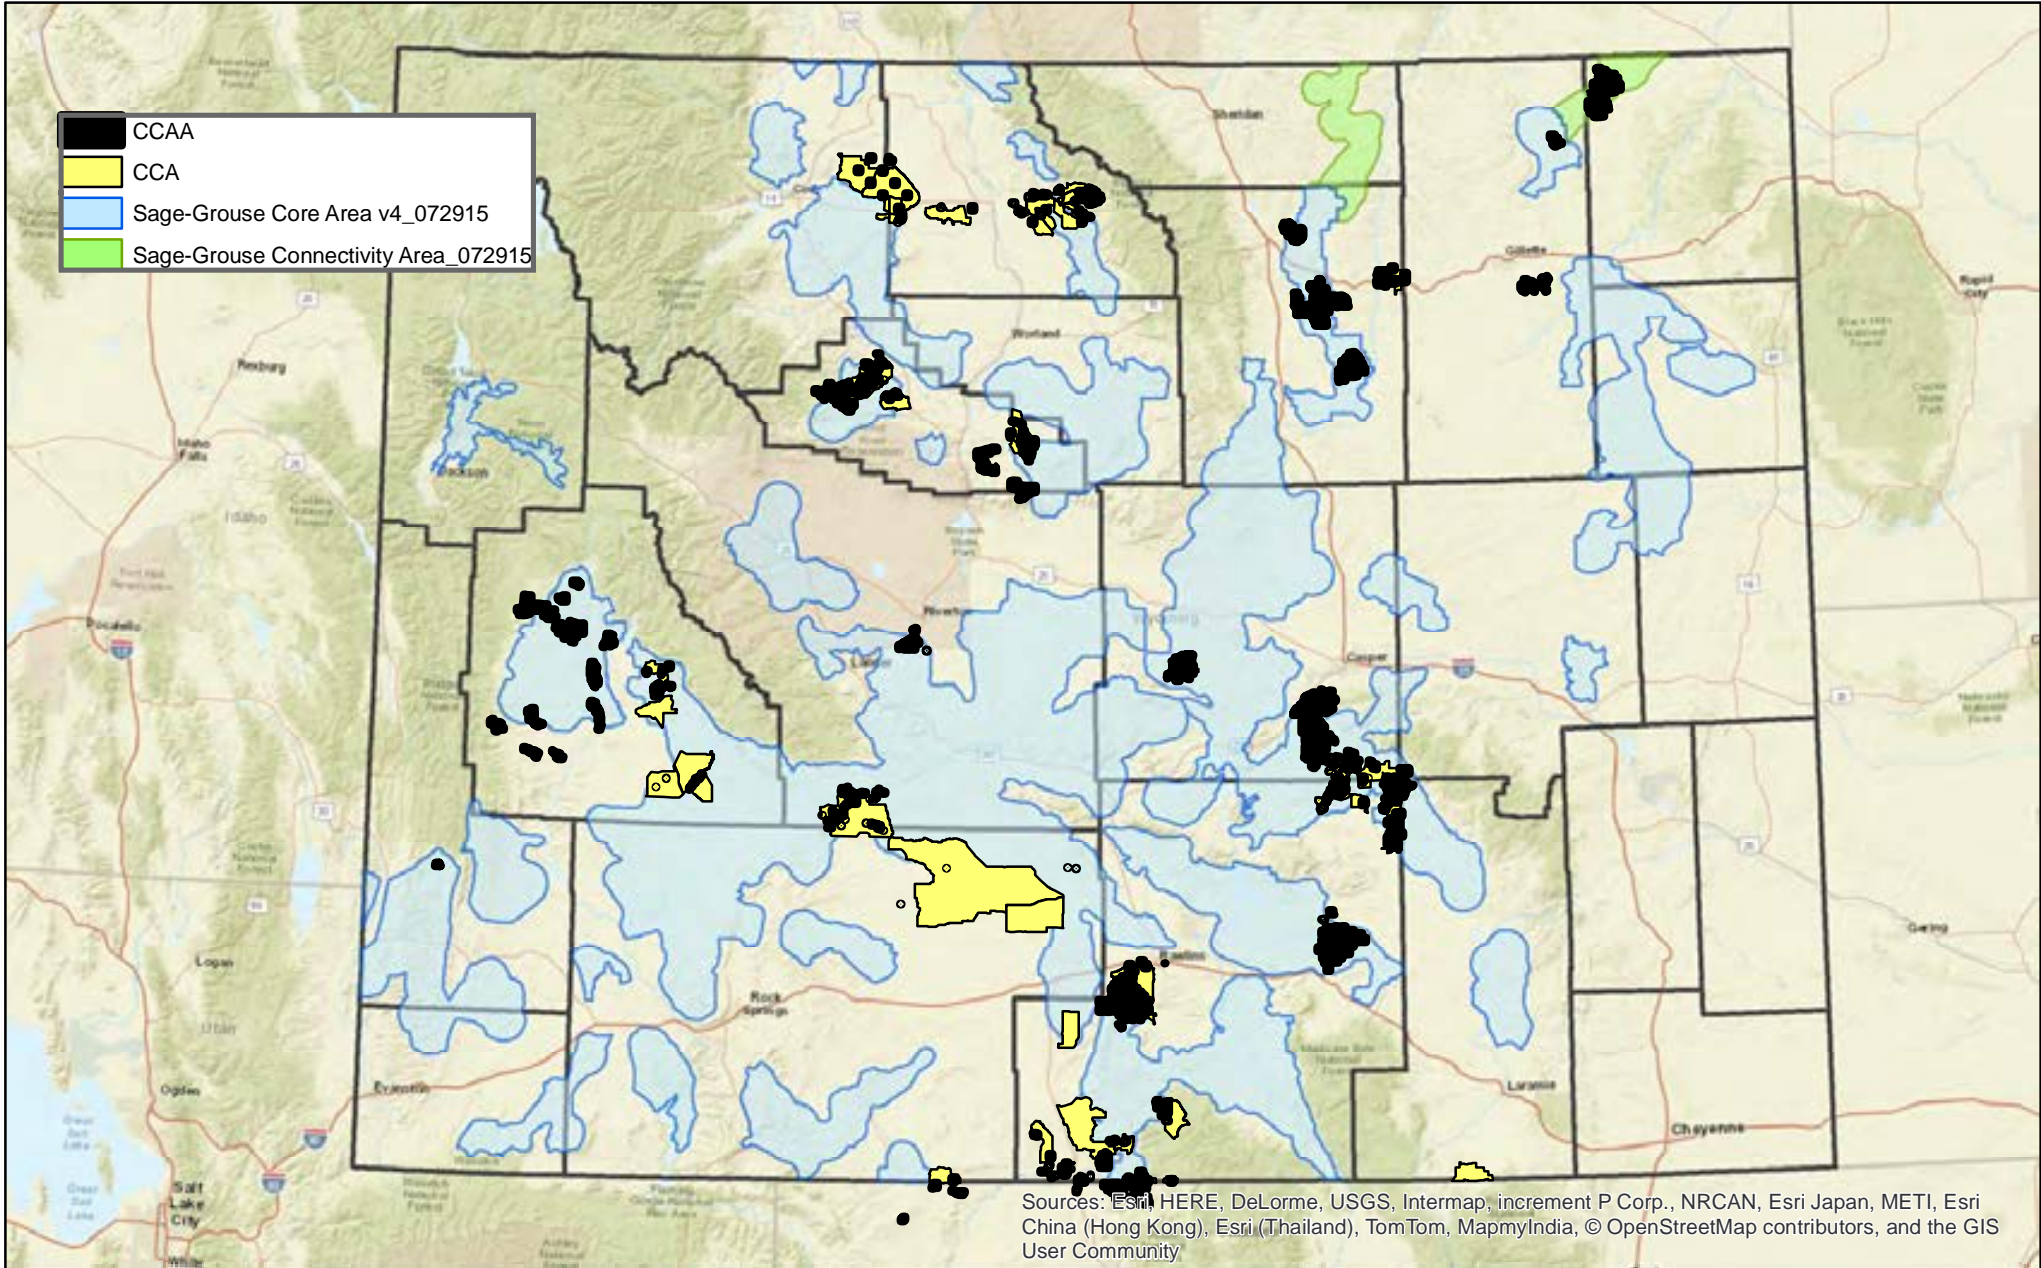

Sage-Grouse CCAAS & CCAs for Wyoming Ranch Management

Created By: US FWS WYES
 Map Date: 06/07/2016
 Source: FWS | USGS
 COUNTY | WGFD

SUMMARY OF COMPLETED CCAAS/CCAS TO DATE
40 CCAAs including 507,630 acres (319,113 acres in core areas and 20,348 acres in connectivity)
24 CCAs including 1,032,565 acres (590,871 acres in core areas and 7,569 acres in connectivity)